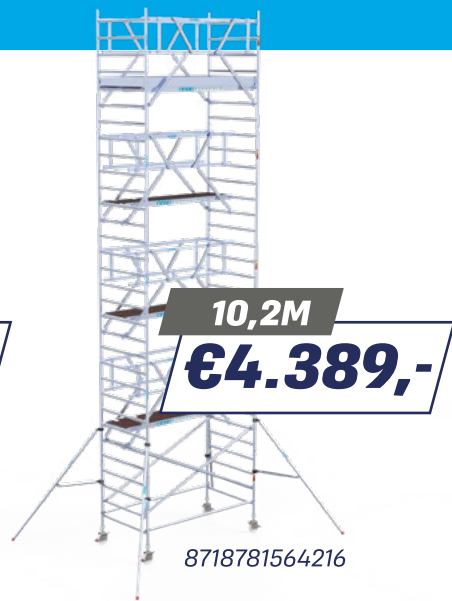

EUROSCAFFOLD PROFESSIONAL

EURO SCAFFOLD

6,2M
€2.849,-

8718781564254

8,2M
€3.619,-

8718781564230

10,2M
€4.389,-

8718781564216